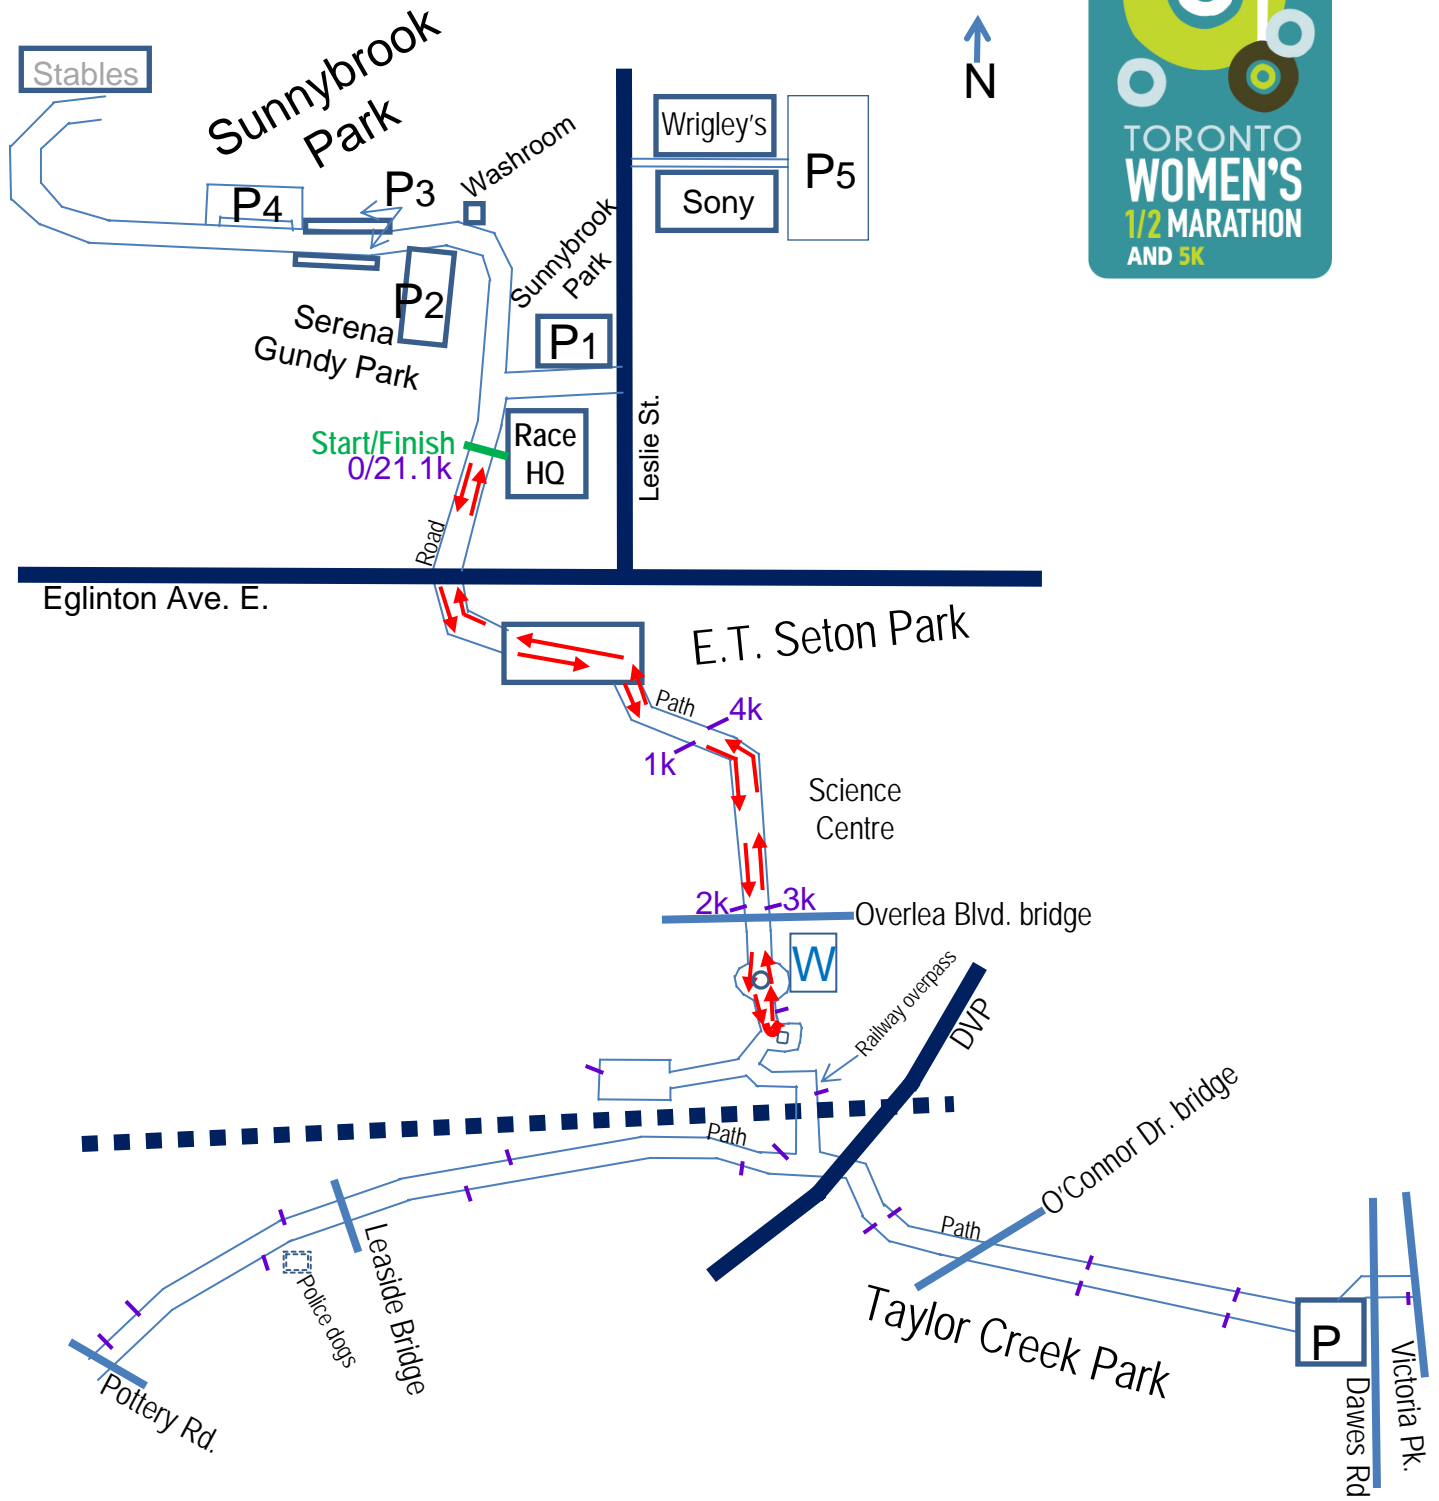

Toronto Women's 5k

P1 = Parking lot 1, 2, etc
 W = Water Station