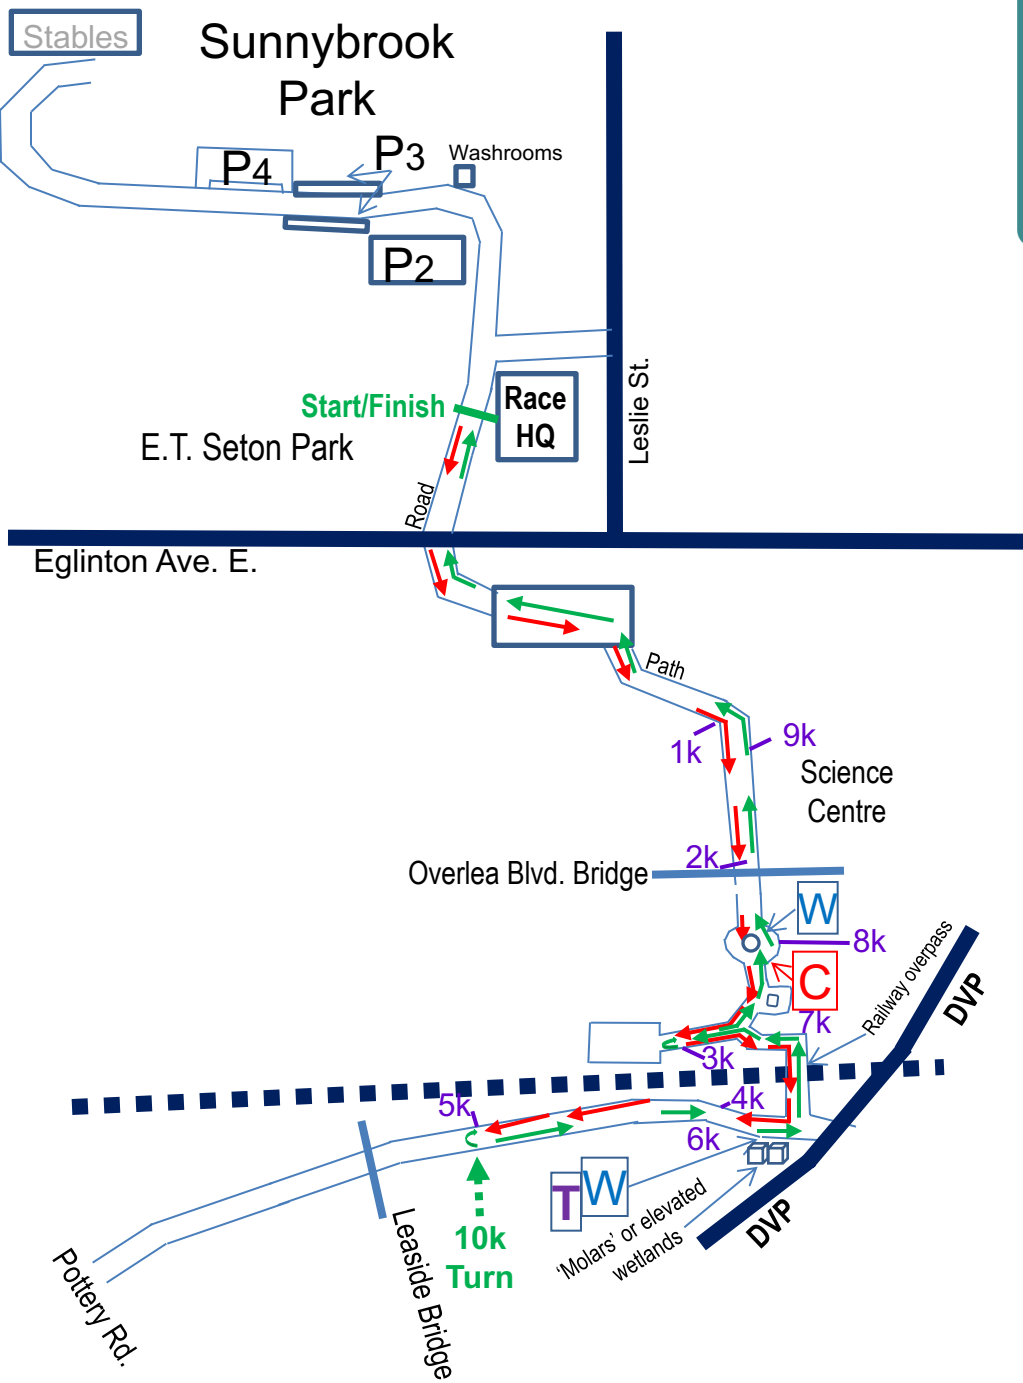

Toronto Women's 10k

- W = Water Station
- C = Chocolate Station
- T = Toilet (portable)