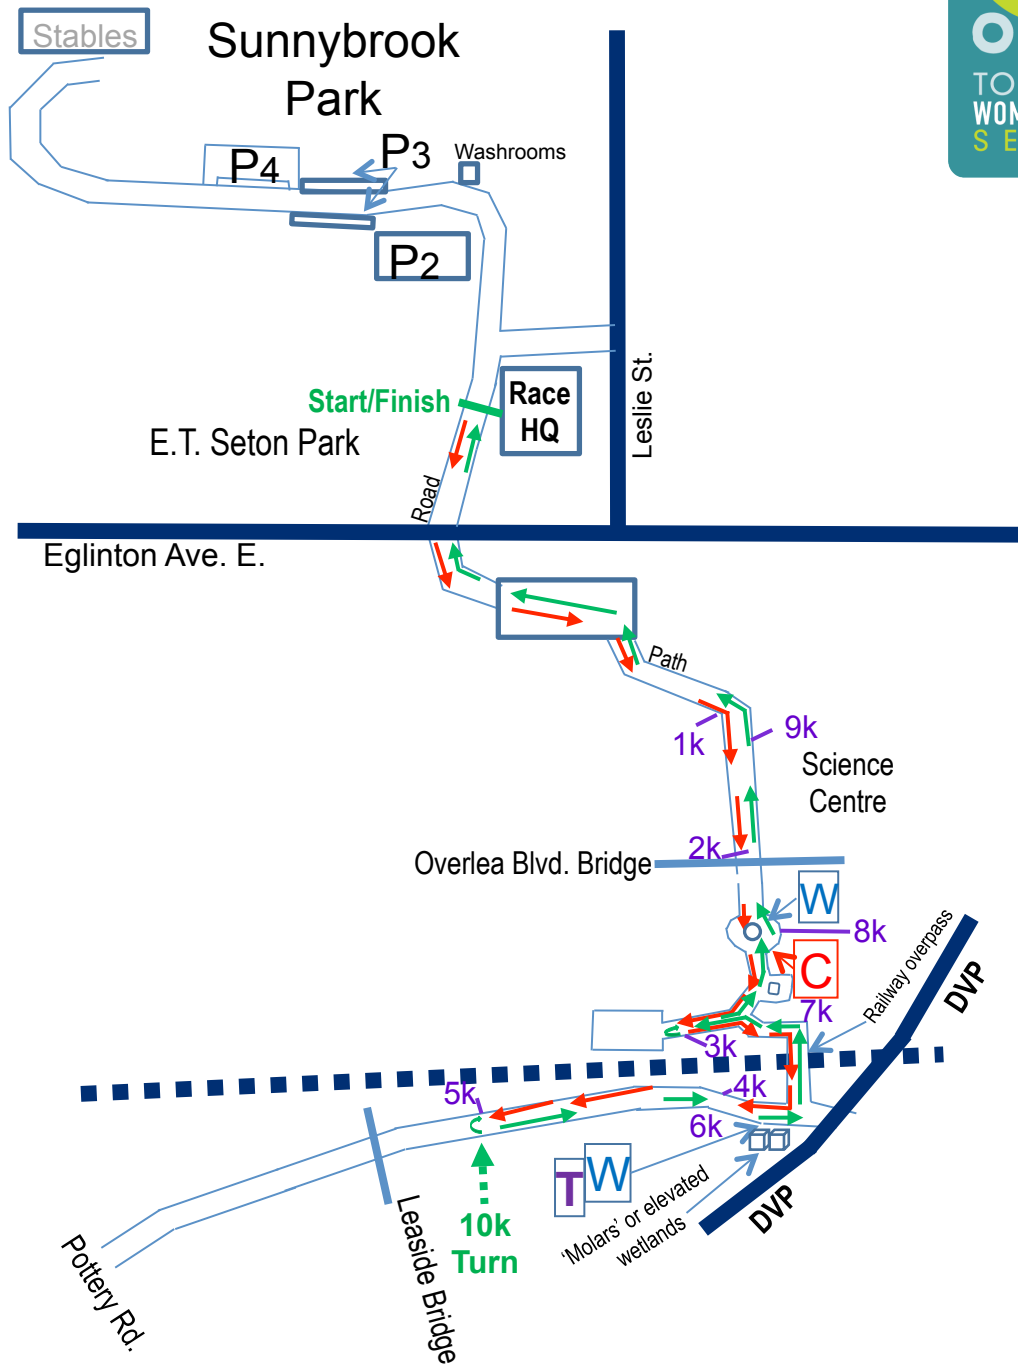

# Toronto Women's 10k Route

- W = Water Station
- C = Chocolate Station
- T = Toilet (portable)