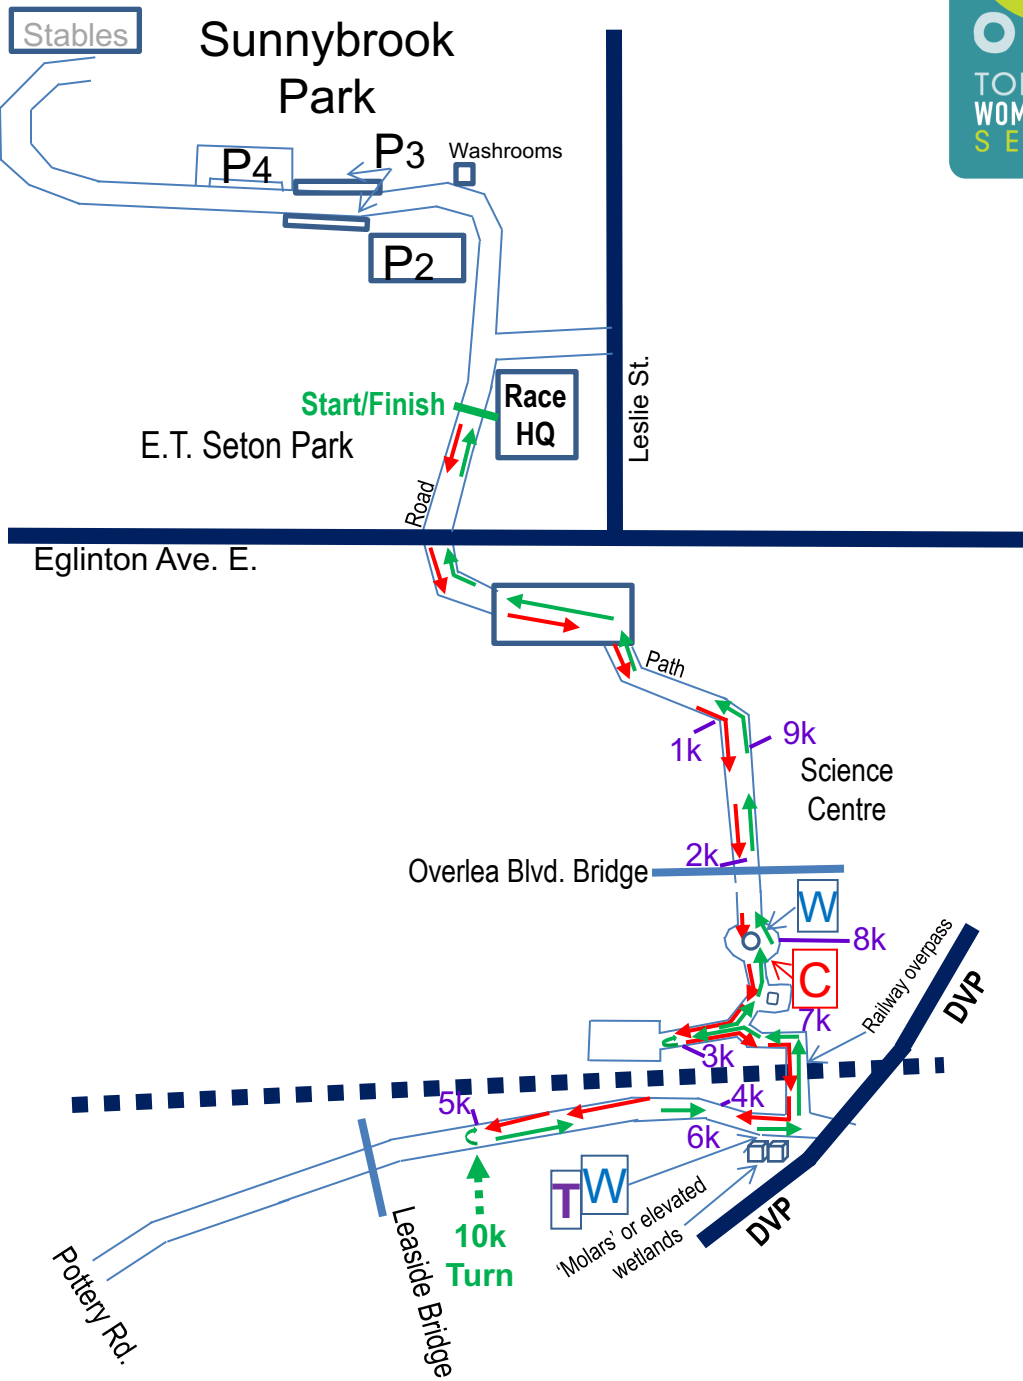

# Toronto Women's 10k Route

- W = Water Station
- C = Chocolate Station
- T = Toilet (portable)