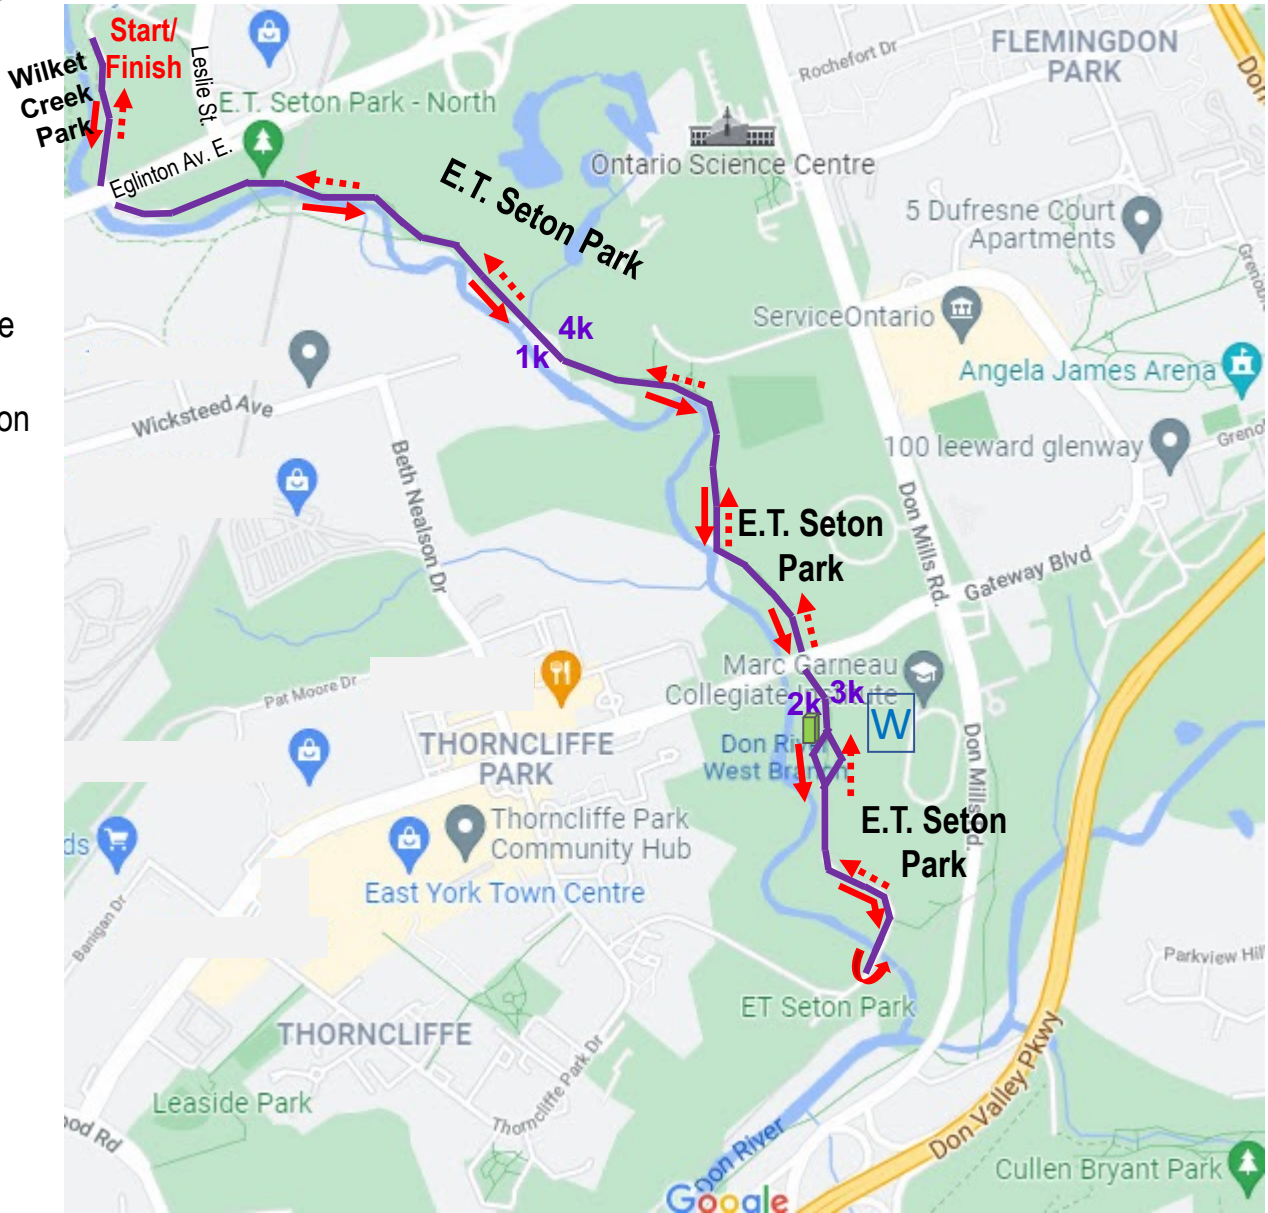

2022 Toronto Women's 5K

- Outbound route
- ← Inbound route
- W Water/aid station
- Porta-pottie